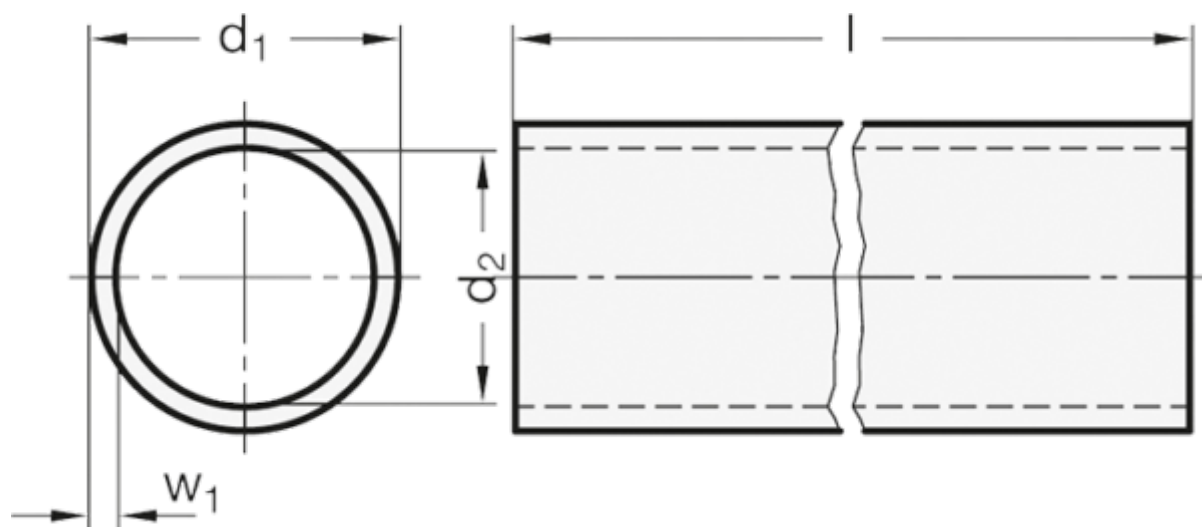

# Data Sheet

Article number: 20990NID121000BL

Description: E+G GN 990 Construction tube round  
GN 990-NI-D12-1000-BL

## Measures

$d_1$  = D12 -0.2

$d_2$  = 9

$l \pm 0.5$  = 1000

$w_1$  = 1.5

Weight in (g) = 399